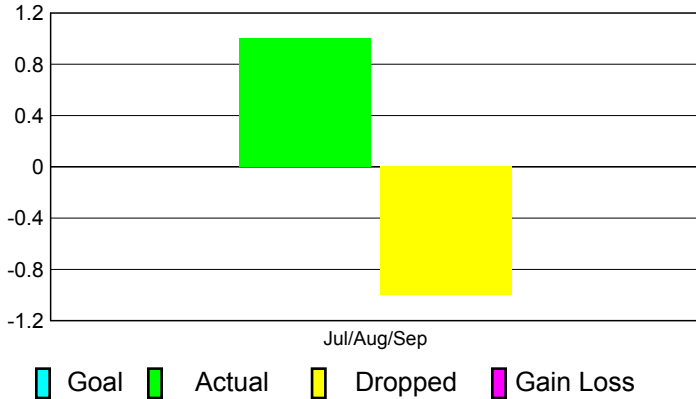

2011-2012 GMT Reports for District (or Undistricted) **District 300 E1**

GMT: **PEI-JEN CHEN**

Location: **M.D. 300 Taiwan**

GMT CA: **5**

CLUBS

Club Results
2011-2012

Clubs
2010-2011

Month	New Club Goal	Actual New Clubs	Actual Dropped Clubs	Gain/Loss of Clubs	Gain/Loss of Clubs
Jul/Aug/Sep		1	-1	0	0
Totals		1	-1	0	0

Club Results 2011-2012

Goal, New, Dropped, Gain/Loss

Comparison of Club Gain/Loss

Current Year Compared to the Previous Year

YTD Status Quo Clubs 2011-2012

Status Quo Clubs Compared to Status Quo Members

MEMBERSHIP