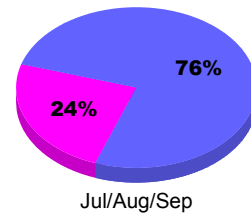

Membership Results
2011-2012

Membership
2010-2011

Month	Net Memb Goal	Actual New Memb	Actual Dropped Memb	Gain/Loss of Memb	Gain/Loss of Memb
Jul/Aug/Sep		271	-354	-83	17
Totals		271	-354	-83	17

Membership Results 2011-2012

Goal, New, Dropped, Gain/Loss

Comparison of Membership Gain/Loss

Current Year Compared to the Previous Year

Gender Comparison 2011-2012

Male Female