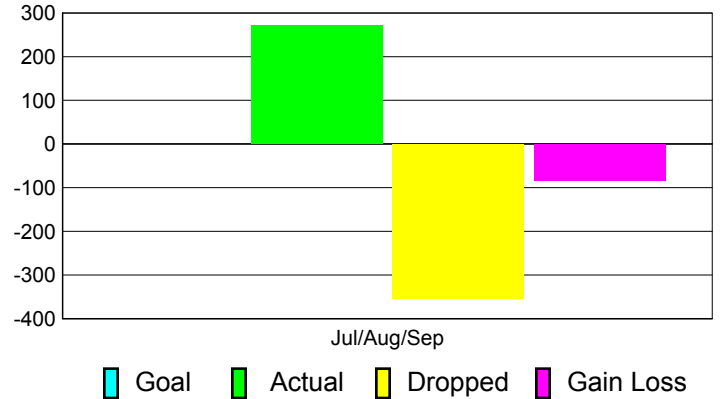

Membership Results 2011-2012

Goal, New, Dropped, Gain/Loss